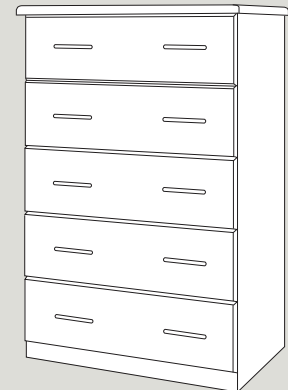

5 DRAWER CHEST

Unit height.....1265mm
Widths available..400mm, 500mm, 600mm & 800mm
All units are a standard depth of..... 425mm

*PLEASE NOTE our 800mm chest of drawers will be supplied with 2 handles per drawer unless handle D is selected. **Optional deep depth of 525mm available upon request