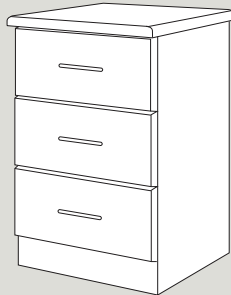

3 DRAWER CHEST

Unit height.....805mm
Widths available..400mm, 500mm, 600mm & 800mm
All units are a standard depth of..... 425mm