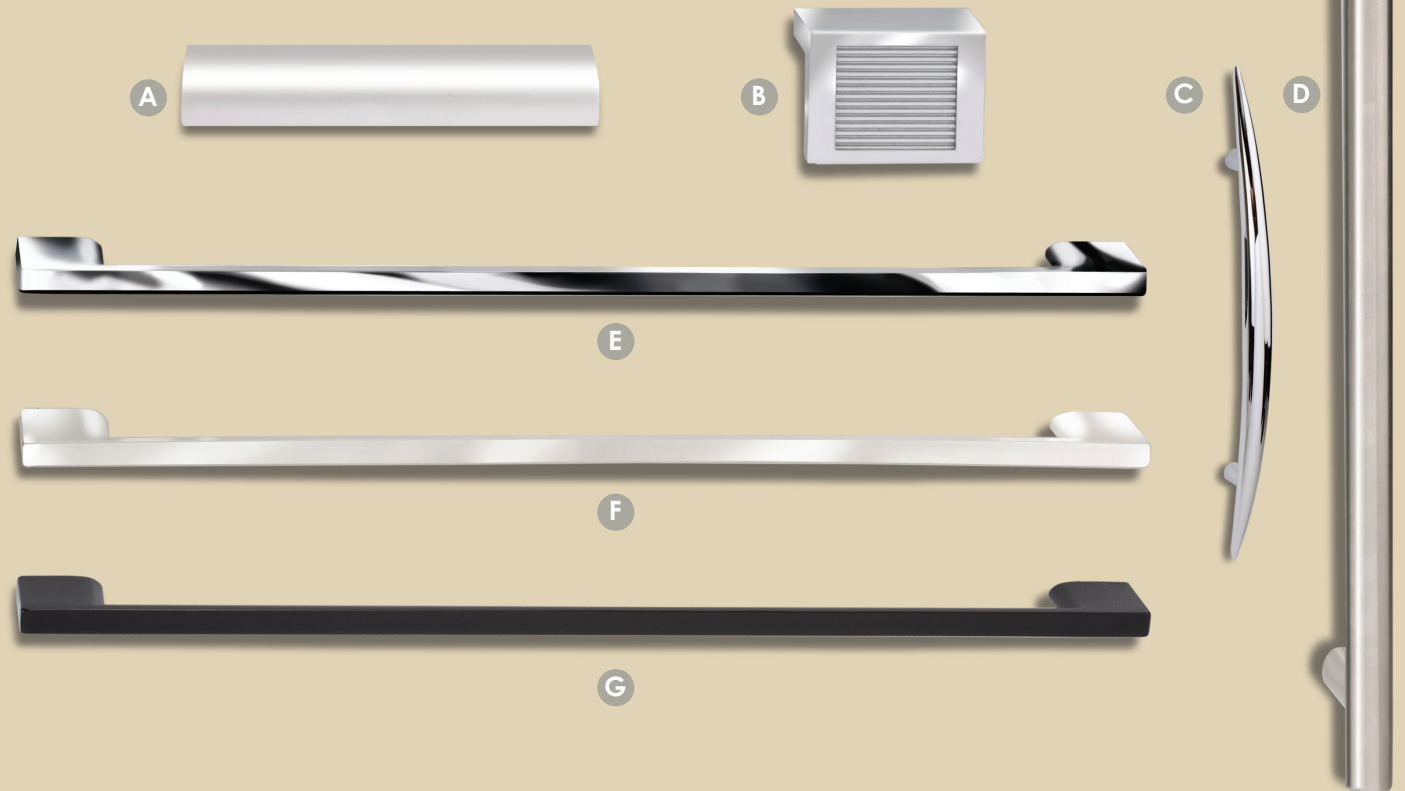

1. Fitted single shelves
2. Three tier chrome wire pull out baskets
3. Fitted full set of shelves
5. Double hanging

* Please note that the chrome wire pull out basket sets are available in either 600mm or 800mm widths so may not fit in all of our wardrobes.

Handles for doors & drawers

There are a number of handle options to choose from at BD Living. These are available in a variety of designs and styles which complement the fine furniture ranges we create.

A Aluminium plain scoop handle

B Aluminium crossover large pull handle

C Chrome archer bow handle

D Steel 'T' bar (wardrobe & drawer sizes available)

E Chrome slim square 'D' handle

F White slim square 'D' handle

G Black slim square 'D' handle

NOTE: Photography is representative only. Please ask a Sales Adviser to provide actual samples.