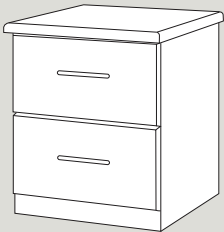

2 DRAWER CHEST

Unit height.....580mm
Widths available...400mm, 500mm, 600mm & 800mm
All units are a standard depth of..... 425mm